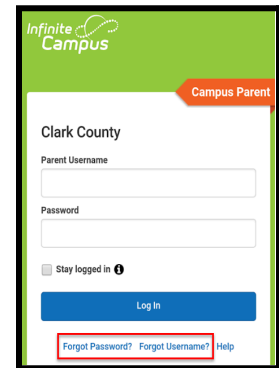

Campus Parent/Student Login

PATH: Campus Parent/Student Portal or Mobile App > Login Page

From the Campus Parent/Student portal or mobile app login page, select the **Forgot Password** or **Forgot Username** recovery links to retrieve a username (parents/guardians and students) or to reset a password (parents only).

- To retrieve a Campus Parent/Student username:
  - Select **Forgot Username**.
  - Enter the Account Security Email address.
  - Select **Submit** (app) or **Continue** (web).
- To reset a Campus Parent password:
  - Select **Forgot Password**.
  - Enter the username.
  - Select **Submit** (app) or **Continue** (web).
- To reset a Campus Student password:
  - Visit <https://myaccount.ccsd.net>.
  - Visit <https://stutech.ccsd.net> for more information.
- An email notification will be sent to the Account Security Email address.