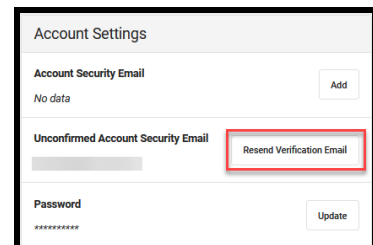

Clark County School District Account Security Email and Password Campus Parent/Student

Account Security Email and Password

PATH: User Menu > Settings > Account Settings

From the Campus Parent/Student Portal or mobile app:

- Select **Settings > Account Settings > Account Security Email**.
- Select **Add**.
- Enter **New Account Security Email, Confirm New Account Security Email and Campus Password**
- Select **Save**.
- An email will be sent to verify the change.
  - **NOTE:** Setting up an Account Security Email address in the Account Settings tool does not set the contact email found in the Contact Preferences tool.
- Select **Resend Verification Email** to resend a verification email.